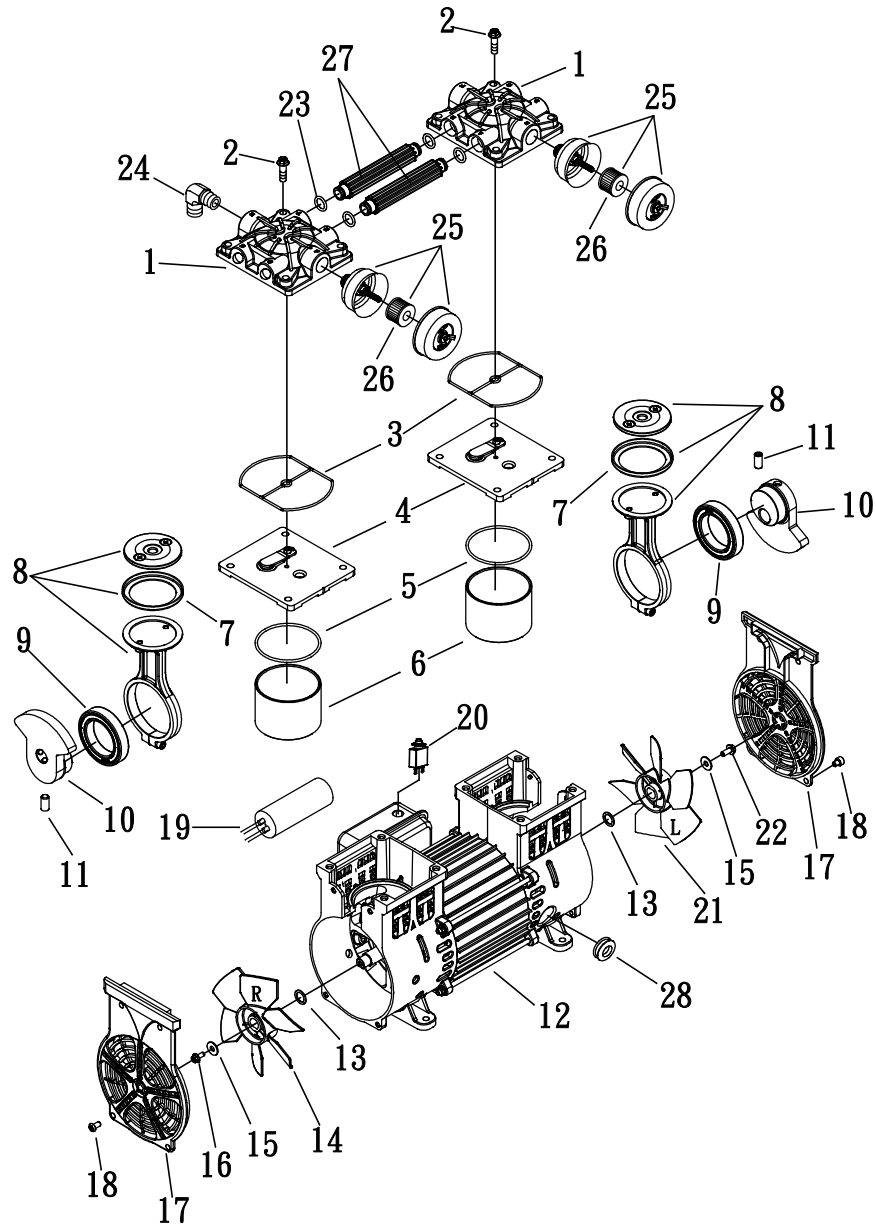

MODEL : WD2

SPARE PARTS LIST

NO : MP-1412

REF. NO.	DESCRIPTION	PART NO.	QTY.	REF. NO.	DESCRIPTION	PART NO.	QTY.
1	Cylinder head	3101098	2	15	Plate washer	2B30-05*20*15	2
2	Hexagon bolt set	2B00-FM06*035W	8	16	Hexagon bolt set	2B00-SM05*012L	1
3	Cylinder head gasket	2G01-034	2	17	Front cover	3309060	2
4	Inlet & Exhaust valve set	3B13-WD16	2	18	Bolt	2B17-FW12*05	8
5	Valve seat gasket	2G03-028H	2	19	Running capacitor	2E27-080F2545	1
6	Cylinder	3201108	2	20	Circuit breaker	2E25-15A	1
7	Piston ring	2214016	2	21	Cooling fan(L)	2336040	1
8	Piston rod set	3B3-WD16	2	22	Hexagon bolt set	2B00-SM05*012	1
9	Bearing	2N35-6908LLB	2	23	O-ring	2N52-P12V	4
10	Crankshaft & balancer	3304120	2	24	Exhaust elbow	2N06-03T03HC	1
11	Bolt	2B07-SM08*16	4	25	Air filter set	2140042	2
12	Motor set	3B8-WD1602	1	26	Filter element	2142028	2
13	Plate washer	2B30-12*17*10	2	27	Nipple	2N01-061	2
14	Cooling fan(R)	2336041	1	28	Gasket	2E04-095	1